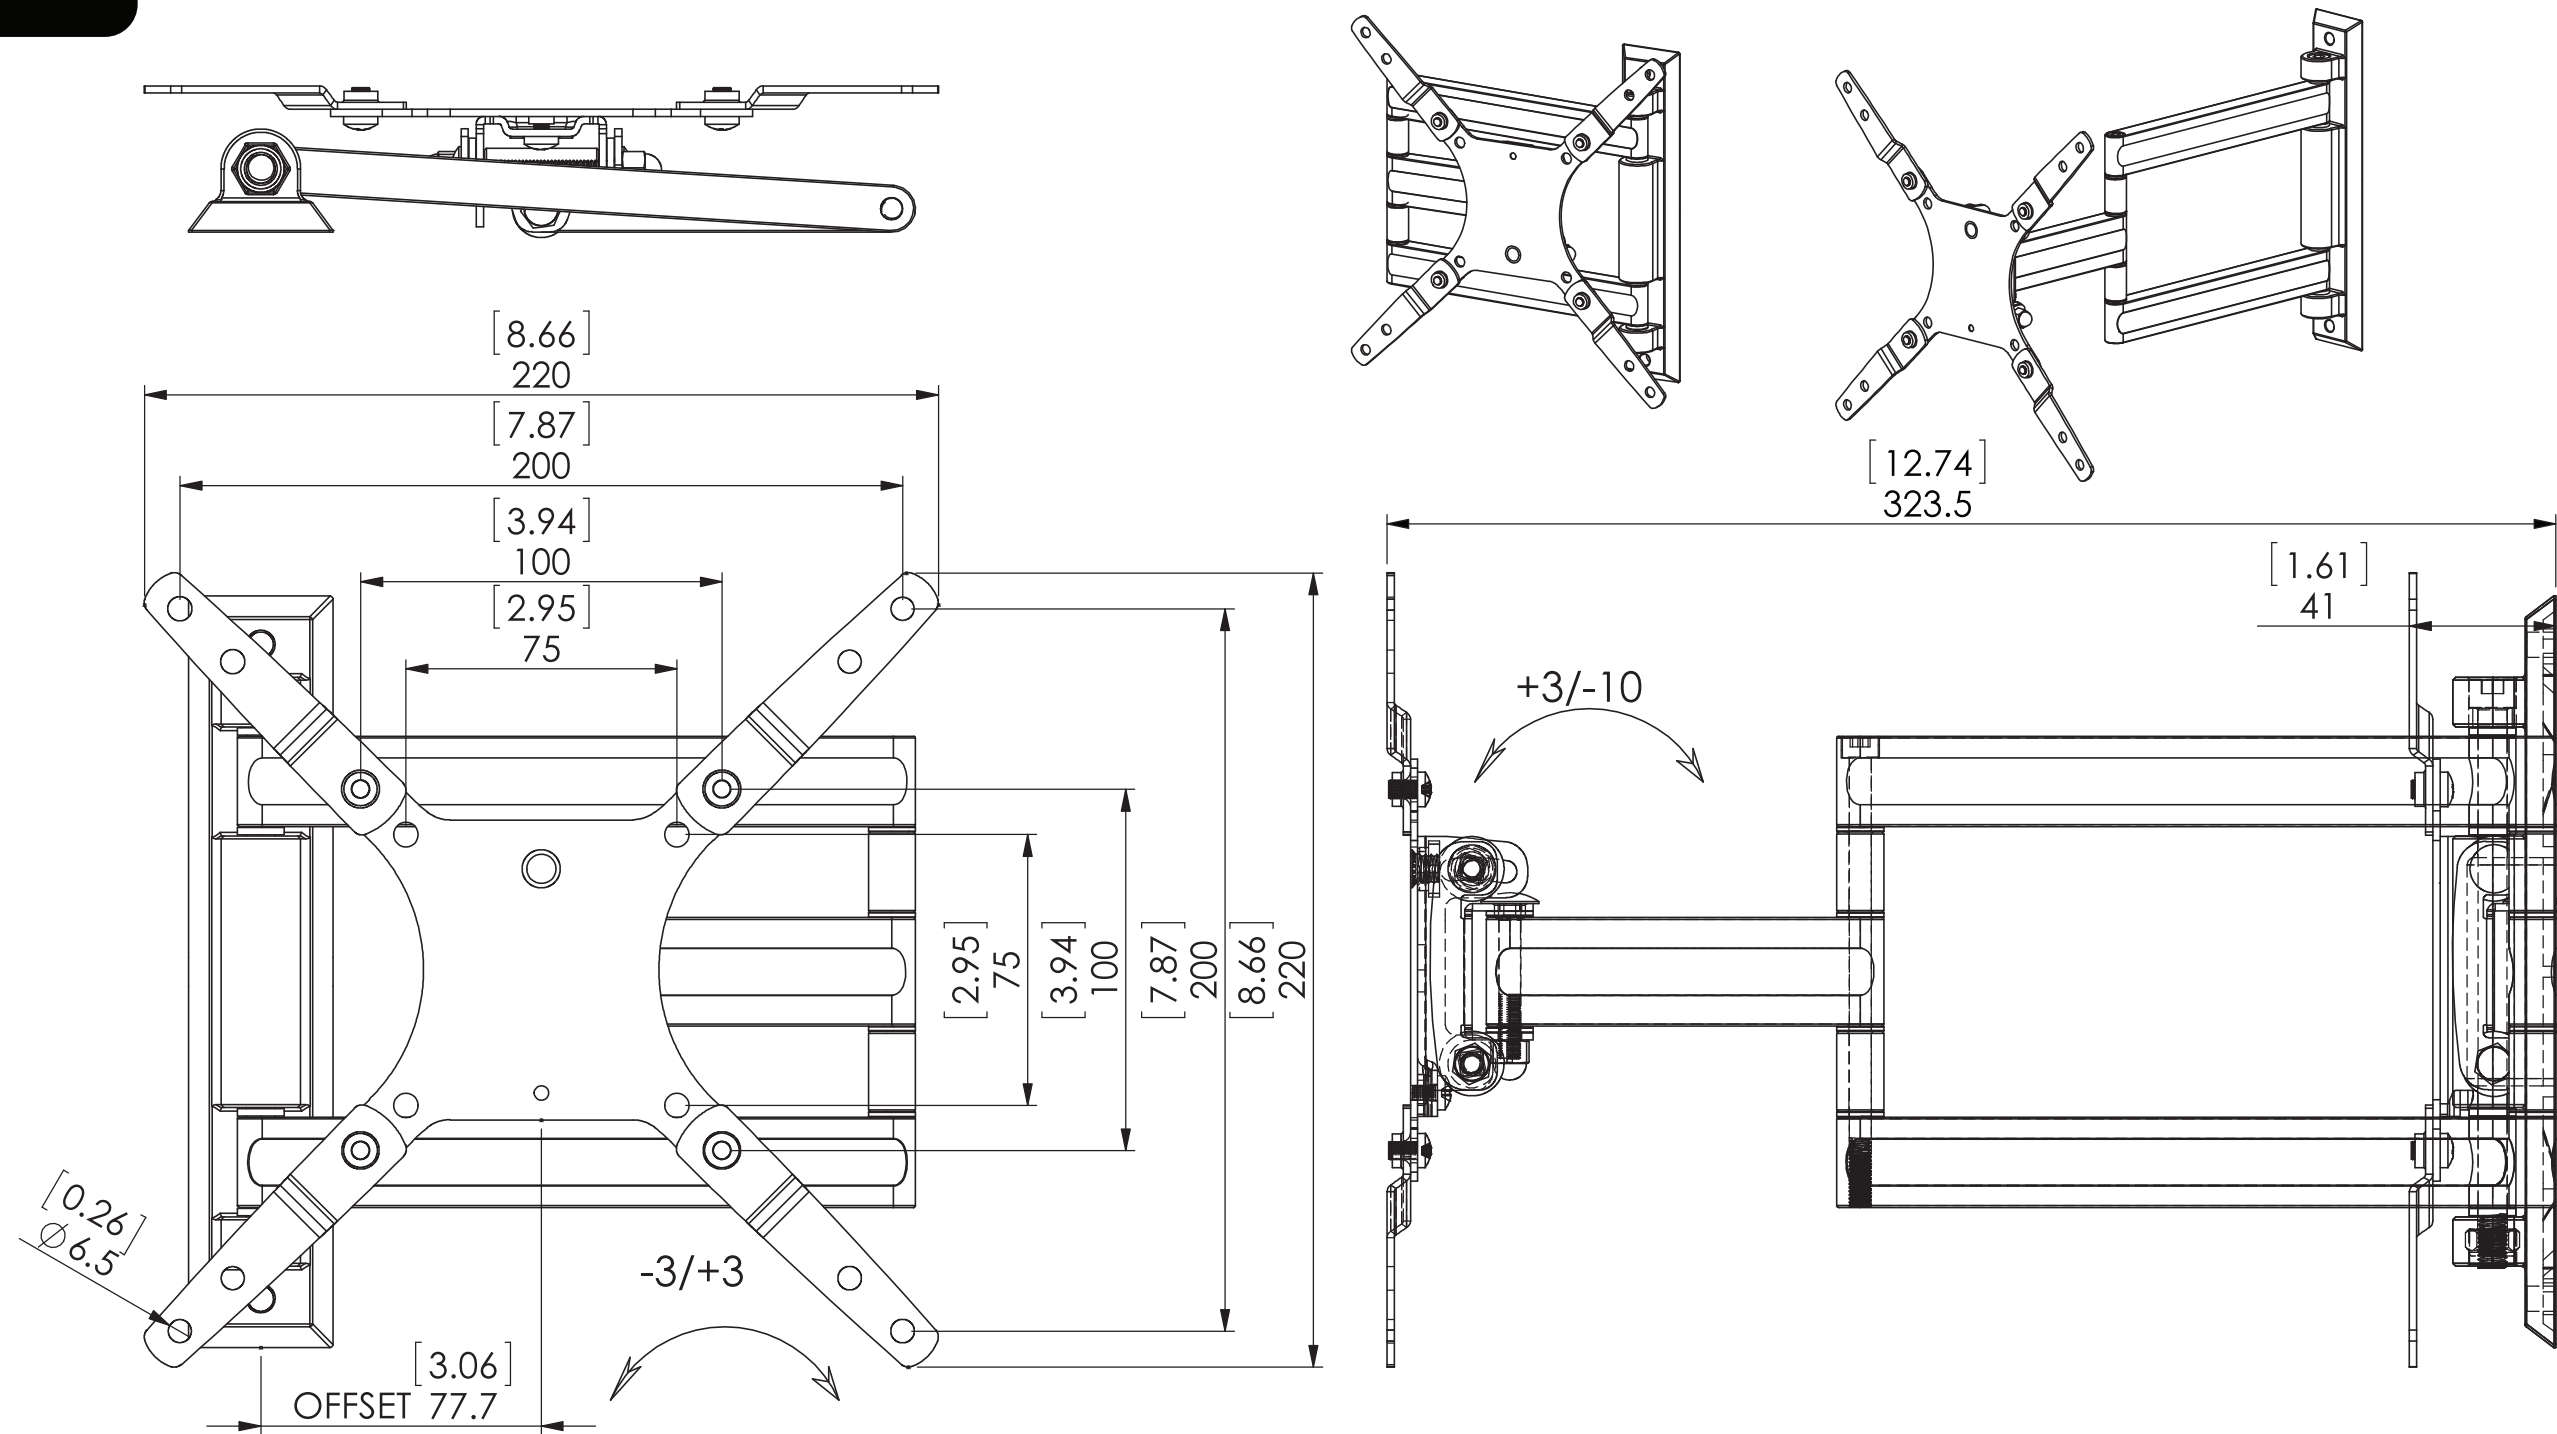

REDSC35

- VESA STANDARD COMPATIBILITY
(WIDTH X HEIGHT): 75 X 75 TO 200 X 200 MM
- MAXIMUM VESA MOUNTING CONFIGURATION: 200 X 200 MM
- SCREEN SIZE COMPATIBILITY: MOST 15" - 37" SCREENS
- MAXIMUM WEIGHT CAPACITY: 35 LBS (15.9 KG)
- PRODUCT COLOR: BLACK
- VIEWING ANGLE: $+3^{\circ}$ to -10°